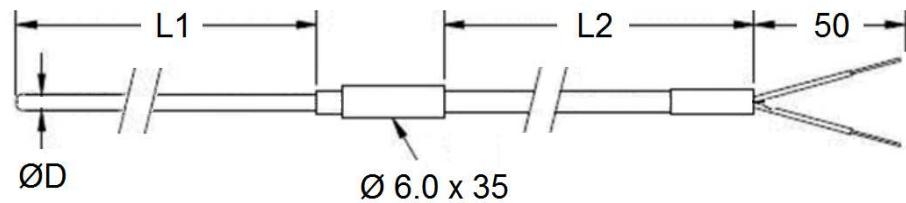

2. Maße und Bestellschlüssel

Bestellschlüssel: KTC -<1> -<2> -<3> -<4>

-<1> Material:	IN	Inconel
	ST	Edelstahl
-<2> Meßspitzendurchmesser ØD:	D10	1,0mm
	D15	1,5mm
	D30	3,0mm
	D60	6,0mm
-<3> Meßspitzenlänge L1:	50mm .. 300mm	
-<4> Länge Anschlußleitung L2:	300mm .. 3000mm	

☎ +49 (0) 203 / 31 75 645
☎ +49 (0) 173 / 274 0 277
✉ info@Aamgard.de
💻 www.Aamgard.de

Gerne senden wir Ihnen auf Anfrage die Herstellerdatenblätter.

© Aamgard Motorsport Service

ENGLISH

1. General

The KTC series of the English manufacturer KA-Sensors offers high-quality type K thermocouples (NiCr-NiAl) in Inconel or stainless steel housings for temperature measurement up to 1100°C. Typical applications are measurement of exh aust gas or brake pad temperature.

2. Dimensions and Order Codes

Order Codes:

KTC -<1> -<2> -<3> -<4>

-<1> material:	IN	Inconel
	ST	stainless steel
-<2> tip diameter ØD :	D10	1.0mm
	D15	1.5mm
	D30	3.0mm
	D60	6.0mm
-<3> tip length $L1$:	50mm .. 300mm	
-<4> wiring length $L2$:	300mm .. 3000mm	